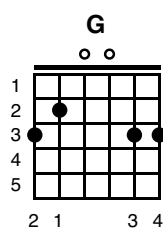

Solo:

C G D Em (X3)

C G B7

Strophe 2:

Em G

I'm walking down the line

D A Em

That divides me somewhere in my mind

G

On the border line

D A Em

Of the edge and where I walk alone

G D A

Em G

Read between the lines

D A Em

What's fucked up and everything's alright

G

Check my vital signs

D A Em

To know I'm still alive and I walk alone

G D A

I walk alone

Em G D A

I walk alone