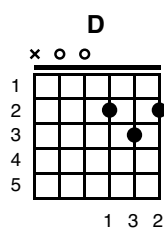

Solo:

C G D Em (X3)

C G B7

Strophe 2:

Em G

I'm walking down the line

D A Em

That divides me somewhere in my mind

G

On the border line

D A Em

Of the edge and where I walk alone

G D A

Em G

Read between the lines

D A Em

What's fucked up and everything's alright

G

Check my vital signs

D A Em

To know I'm still alive and I walk alone

G D A

I walk alone

Em G D A

I walk alone