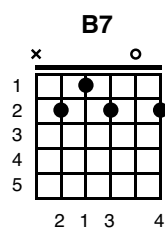

Solo:

C G D Em (X3)

C G B7

Strophe 2:

Em G

I'm walking down the line

D A Em

That divides me somewhere in my mind

G

On the border line

D A Em

Of the edge and where I walk alone

G D A

Em G

Read between the lines

D A Em

What's fucked up and everything's alright

G

Check my vital signs

D A Em

To know I'm still alive and I walk alone

G D A

I walk alone

Em G D A

I walk alone