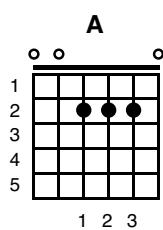

Solo:

C G D Em (X3)

C G B7

Strophe 2:

Em G

I'm walking down the line

D A Em

That divides me somewhere in my mind

G

On the border line

D A Em

Of the edge and where I walk alone

G D A

Em G

Read between the lines

D A Em

What's fucked up and everything's alright

G

Check my vital signs

D A Em

To know I'm still alive and I walk alone

G D A

I walk alone

Em G D A

I walk alone