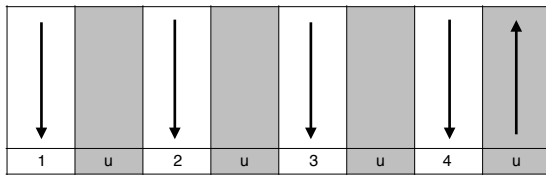

Boulevard of broken dreams

Tonart Em

Green Day

Strophe 1:

Em G
I walk a lonely road
D A Em
The only one that I have ever known
G
Don't know where it goes
D A Em
But it's home to me and I walk alone

G D A

Em G
I walk this empty street
D A Em
On the Boulevard of Broken Dreams
G
Where the city sleeps
D A Em
and I'm the only one and I walk alone

Em G D A Em
Ah-ah, Ah-ah, Ah-ah, Aaah-ah,
G D A
Ah-ah, Ah-ah, Ah-ah

Solo:

C G D Em (X3)

C G B7

Strophe 2:

Em G

I'm walking down the line

D A Em

Solo

C G D Em 3x

5 0 0 2 3 6 3 3 7 5 7 5 5 2 3 8 3 3 3 3

C G B7

9 0 0 2 3 10 3 3 7 5 11 7 7 7 7 12 7 7 7

Anschlag Strophe

Anschlag Refrain

Abschluss Refrain