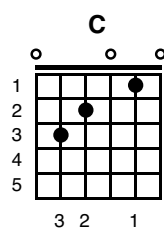

Solo:

C G D Em (X3)

C G B7

Strophe 2:

Em G

I'm walking down the line

D A Em

That divides me somewhere in my mind

G

On the border line

D A Em

Of the edge and where I walk alone

G D A

Em G

Read between the lines

D A Em

What's fucked up and everything's alright

G

Check my vital signs

D A Em

To know I'm still alive and I walk alone

G D A

I walk alone

Em G D A

I walk alone