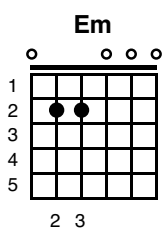

Solo:

C G D Em (X3)

C G B7

Strophe 2:

Em G

I'm walking down the line

D A Em

That divides me somewhere in my mind

G

On the border line

D A Em

Of the edge and where I walk alone

G D A

Em G

Read between the lines

D A Em

What's fucked up and everything's alright

G

Check my vital signs

D A Em

To know I'm still alive and I walk alone

G D A

I walk alone

Em G D A

I walk alone