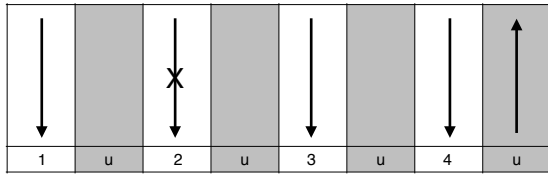

Boulevard of broken dreams

Tonart Em

Green Day

Strophe 1:

Em G
I walk a lonely road
D A Em
The only one that I have ever known
G
Don't know where it goes
D A Em
But it's home to me and I walk alone

G D A

Em G
I walk this empty street
D A Em
On the Boulevard of Broken Dreams
G
Where the city sleeps
D A Em
and I'm the only one and I walk alone

Em G D A Em
Ah-ah, Ah-ah, Ah-ah, Aaah-ah,
G D A
Ah-ah, Ah-ah, Ah-ah

Solo:

C G D Em (X3)

C G B7

Strophe 2:

Em G

I'm walking down the line

D A Em

Solo

C G D Em 3x

5 0 0 2 3 6 3 3 7 5 7 5 5 2 3 8 3 3 3 3

C G B7

9 0 0 2 3 10 3 3 7 5 11 7 7 7 7 12 7 7 7

Anschlag Strophe

Anschlag Refrain

Abschluss Refrain