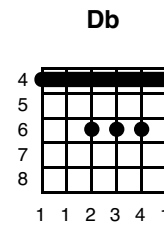

Verse 2:

I laughed and shook his hand, and made my way back home
I searched for form and land, for years and years I roamed
I gazed a gazeless stare, at all the millions her
We must have died alone, a long long time ago

Solo:

A Dm F Dm
3 mal
A Dm F