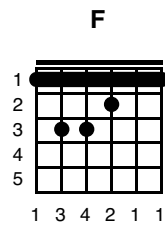

The man who sold the world

David Bowie

Tonart Dm

Intro:

A Dm F Dm

Strophe 1:

A **Dm**
We passed upon the stair, we spoke of was and when
A **F**
Although I wasn't there, he said I was his friend
C **A**
Which came as a surprise, I spoke into his eyes
Dm **C**
I thought you died alone, a long long time ago

Chorus:

C **F**
Who knows? Not me
Db **F**
I (We) never lost control
C **F**
You're face to face
Db **A**
With The Man Who Sold The World

Verse 2:

I laughed and shook his hand, and made my way back home
I searched for form and land, for years and years I roamed
I gazed a gazeless stare, at all the millions her
We must have died alone, a long long time ago

Solo:

A Dm F Dm
3 mal
A Dm F

The man who sold the world

David Bowie

Intro

A Dm

1 2

TAB 4/4