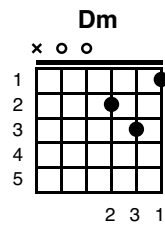

The man who sold the world

David Bowie

Tonart Dm

Intro:

A Dm F Dm

Strophe 1:

A **Dm**
We passed upon the stair, we spoke of was and when
A **F**
Although I wasn't there, he said I was his friend
C **A**
Which came as a surprise, I spoke into his eyes
Dm **C**
I thought you died alone, a long long time ago

Chorus:

C **F**
Who knows? Not me
Db **F**
I (We) never lost control
C **F**
You're face to face
Db **A**
With The Man Who Sold The World

Verse 2:

I laughed and shook his hand, and made my way back home
I searched for form and land, for years and years I roamed
I gazed a gazeless stare, at all the millions her
We must have died alone, a long long time ago

Solo:

A Dm F Dm
3 mal
A Dm F

The man who sold the world

David Bowie

Intro

A Dm

1 2

TAB 4/4