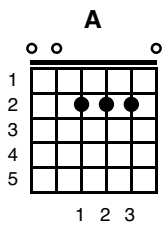

The man who sold the world

David Bowie

Tonart Dm

Intro:

A Dm F Dm

Strophe 1:

A **Dm**
We passed upon the stair, we spoke of was and when
A **F**
Although I wasn't there, he said I was his friend
C **A**
Which came as a surprise, I spoke into his eyes
Dm **C**
I thought you died alone, a long long time ago

Chorus:

C **F**
Who knows? Not me
Db **F**
I (We) never lost control
C **F**
You're face to face
Db **A**
With The Man Who Sold The World

Verse 2:

I laughed and shook his hand, and made my way back home
I searched for form and land, for years and years I roamed
I gazed a gazeless stare, at all the millions her
We must have died alone, a long long time ago

Solo:

A Dm F Dm
3 mal
A Dm F

The man who sold the world

David Bowie

Intro

A Dm

1 2

TAB 4/4