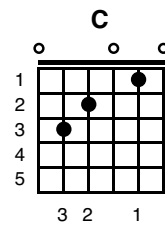

The man who sold the world

David Bowie

Tonart Dm

Intro:

A Dm F Dm

Strophe 1:

A **Dm**
We passed upon the stair, we spoke of was and when
A **F**
Although I wasn't there, he said I was his friend
C **A**
Which came as a surprise, I spoke into his eyes
Dm **C**
I thought you died alone, a long long time ago

Chorus:

C **F**
Who knows? Not me
Db **F**
I (We) never lost control
C **F**
You're face to face
Db **A**
With The Man Who Sold The World

Verse 2:

I laughed and shook his hand, and made my way back home
I searched for form and land, for years and years I roamed
I gazed a gazeless stare, at all the millions her
We must have died alone, a long long time ago

Solo:

A Dm F Dm
3 mal
A Dm F

The man who sold the world

David Bowie

Intro

A Dm

1 2

TAB 4/4